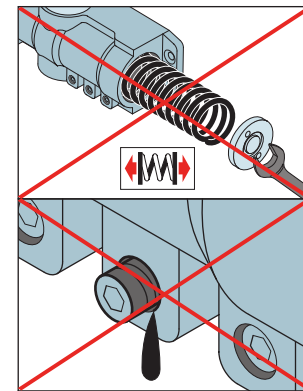

DC340/DC340DA Installation Instructions

ASSA ABLOY

DoP