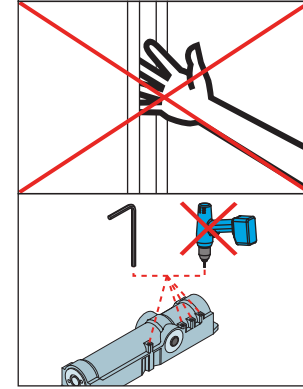

DC340/DC340DA Installation Instructions

ASSA ABLOY

DoP