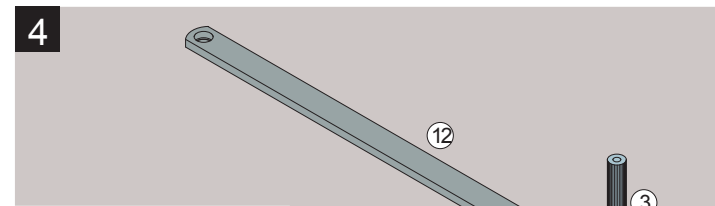

DC340/DC340DA Installation Instructions

ASSA ABLOY

DoP