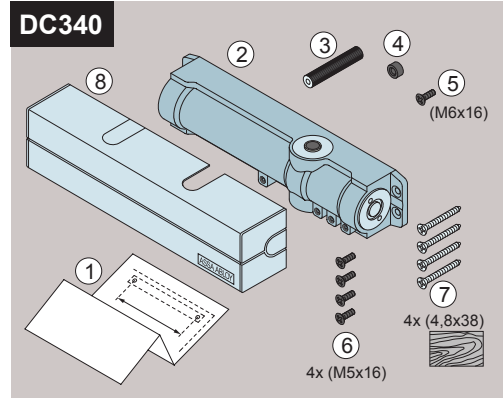

DC340/DC340DA Installation Instructions

ASSA ABLOY

DoP

CE	Abloy Oy, PO Box 108 80101 Joensuu Finland	04
DC240	EN 1154:1996+A1:2002	4 8 6 2 1 1 3
DC340	0432-CPD-0047	
Dangerous substances: None		

CE	Abloy Oy, PO Box 108 80101 Joensuu Finland	16
DC240DA	EN 1154:1996+A1:2002/AC:2006	4 8 6 2 1 1 3
DC340DA	1121-CPR-AD5240	
Dangerous substances: None		

ASSA ABLOY

ASSA ABLOY is the global leader in door opening solutions, dedicated to satisfying end-user needs for security, safety and convenience.

Abloy Oy
P.O. Box 108
80101 Joensuu
FINLAND
Tel.: +358-20 599 2501
Fax: +358-20 599 2209

www.assaabloy.com
www.abloy.com/dop