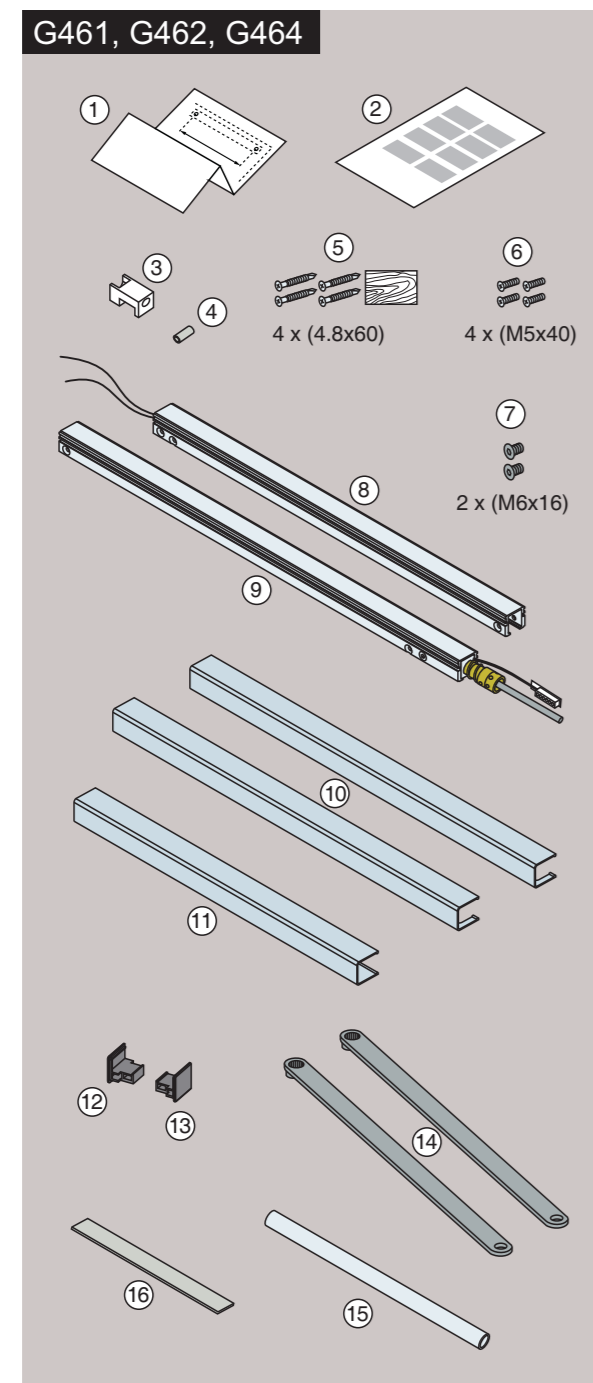

G461  
G462  
G464  
Installation Instructions

ASSA ABLOY is the global leader in door opening solutions, dedicated to satisfying end-user needs for security, safety and convenience.

**ASSA ABLOY**

Abloy Oy  
P.O.Box 108  
80101 Joensuu  
FINLAND  
Tel.: +358-20 599 2501  
Fax: +358-20 599 2209  
www.assaabloy.com