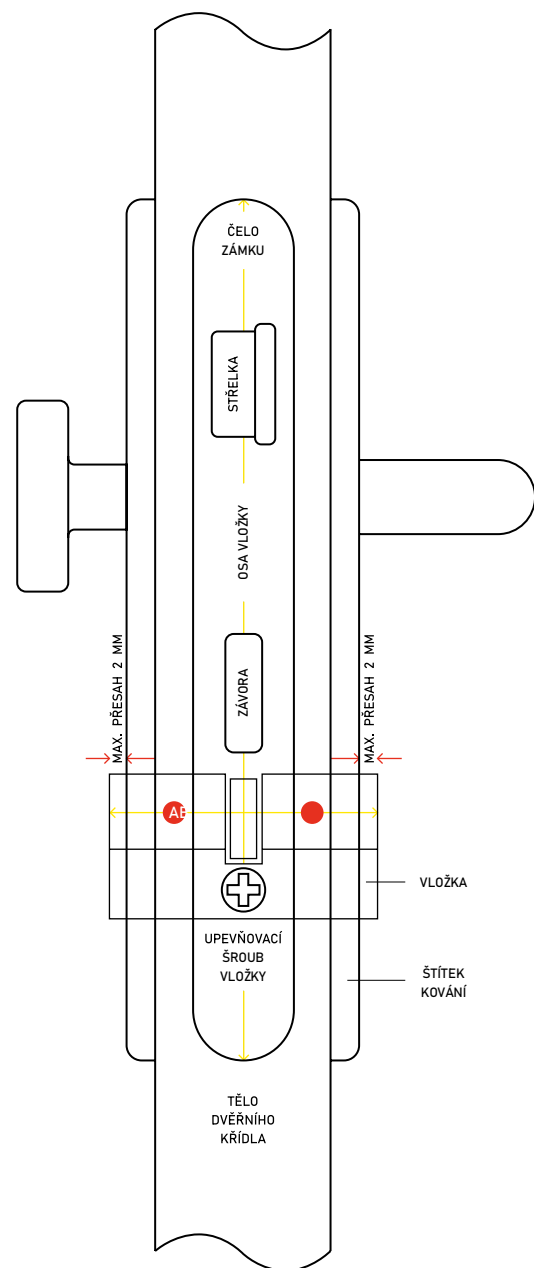

VÝBĚR CYLINDRICKÉ VLOŽKY

Pro správný výběr cylindrické vložky potřebujete znát její celkovou délku. Položte osu upevňovacího šroubu vložky na střed pravítka a změřte oba rozměry – A i B.

Při měření nezapomeňte připočítat tloušťku štítu nebo rozety na každé straně dveří.