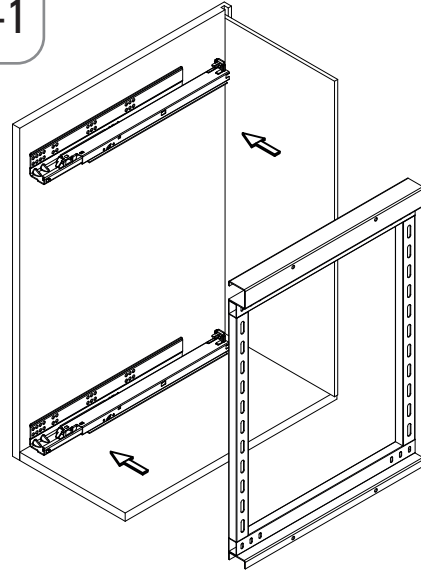

- UNIQUE YANDAN GİZLİ RAYLI ÜNİTE (90 DERECE) MONTAJ ŞEMASI
- UNIQUE UNIT WITH SIDE UNDERMOUNT RAIL (90 DEGREES) MOUNTING INSTRUCTIONS

STARAX

A-1

B-1

B-2

M5x12 RYSB/4

C-1

M5x12 RYSB/6