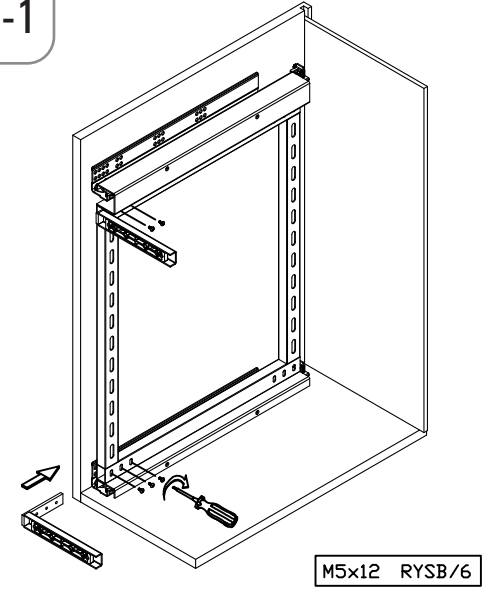

- UNIQUE YANDAN GİZLİ RAYLI ÜNİTE (90 DERECE) MONTAJ ŞEMASI
- UNIQUE UNIT WITH SIDE UNDERMOUNT RAIL (90 DEGREES) MOUNTING INSTRUCTIONS

STARAX

A-1

B-1

B-2

M5x12 RYSB/4

C-1

M5x12 RYSB/6