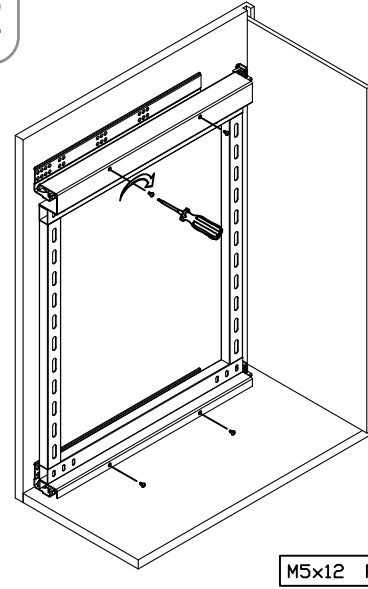

- UNIQUE YANDAN GİZLİ RAYLI ÜNİTE (90 DERECE) MONTAJ ŞEMASI
- UNIQUE UNIT WITH SIDE UNDERMOUNT RAIL (90 DEGREES) MOUNTING INSTRUCTIONS

STARAX

A-1

B-1

B-2

M5x12 RYSB/4

C-1

M5x12 RYSB/6