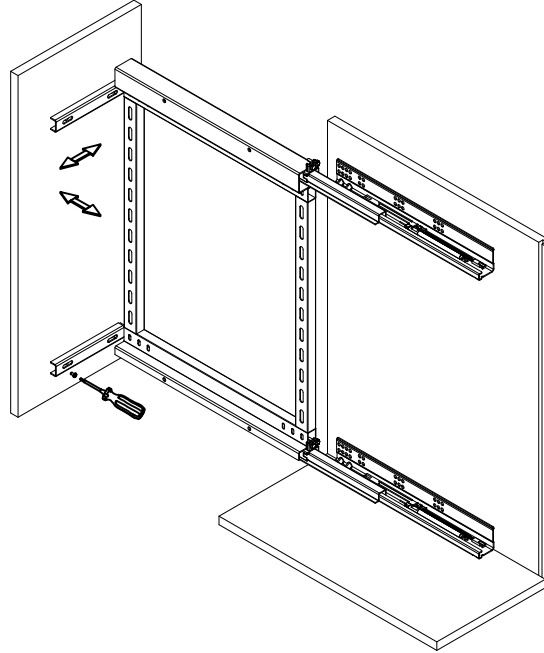

- UNIQUE YANDAN GİZLİ RAYLI ÜNİTE (90 DERECE) MONTAJ ŞEMASI
- UNIQUE UNIT WITH SIDE UNDERMOUNT RAIL (90 DEGREES) MOUNTING INSTRUCTIONS

STARAX

A-1

B-1

B-2

M5x12 RYSB/4

C-1

M5x12 RYSB/6

C-2

C-3

D-1