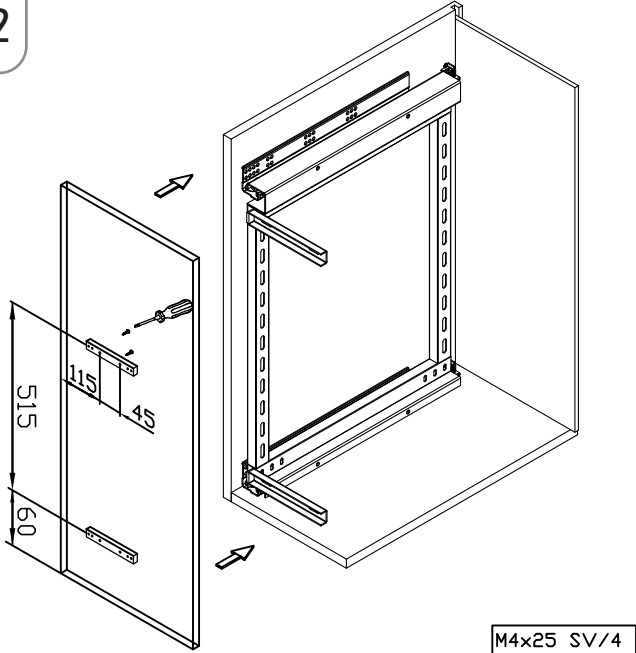

M5x12 RYSB/6

C-2