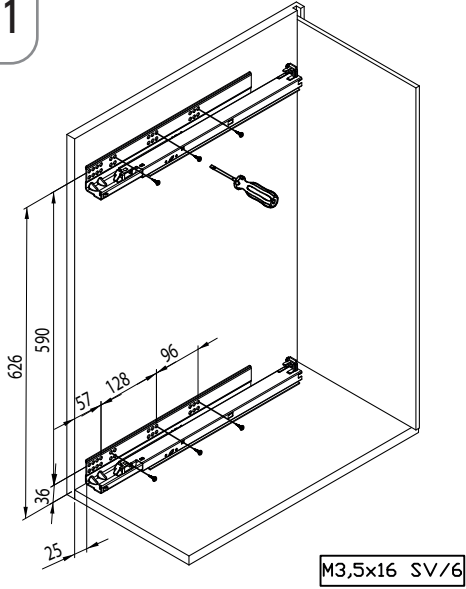

- UNIQUE YANDAN GİZLİ RAYLI ÜNİTE (90 DERECE) MONTAJ ŞEMASI
- UNIQUE UNIT WITH SIDE UNDERMOUNT RAIL (90 DEGREES) MOUNTING INSTRUCTIONS

STARAX

A-1

B-1

B-2

M5x12 RYSB/4

C-1

M5x12 RYSB/6