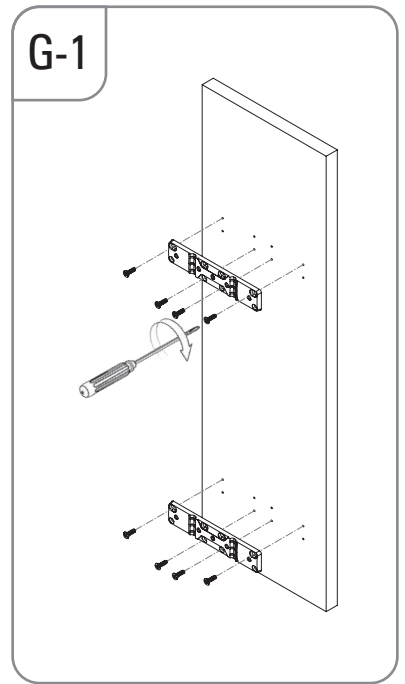

- UNIQUE SLIM GİZLİ RAYLI DETERJANLIK (ÇİFT AÇILIM) MONTAJ ŞEMASI
- UNIQUE SLIM DETERGENT HOLDER WITH UNDERMOUNT RAIL (FULL EXTENSION) MOUNTING INSTRUCTIONS

(SOL)
(LEFT)

STARAX

- UNIQUE SLIM GİZLİ RAYLI DETERJANLIK (ÇİFT AÇILIM) MONTAJ ŞEMASI
- UNIQUE SLIM DETERGENT HOLDER WITH UNDERMOUNT RAIL (FULL EXTENSION) MOUNTING INSTRUCTIONS