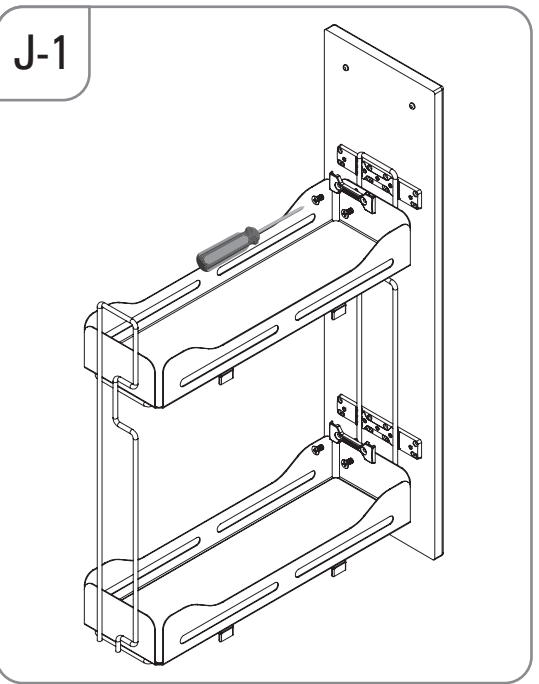

- UNIQUE SLIM GİZLİ RAYLI DETERJANLIK (ÇİFT AÇILIM) MONTAJ ŞEMASI
- UNIQUE SLIM DETERGENT HOLDER WITH UNDERMOUNT RAIL (FULL EXTENSION) MOUNTING INSTRUCTIONS

(SOL)
(LEFT)

STARAX

- UNIQUE SLIM GİZLİ RAYLI DETERJANLIK (ÇİFT AÇILIM) MONTAJ ŞEMASI
- UNIQUE SLIM DETERGENT HOLDER WITH UNDERMOUNT RAIL (FULL EXTENSION) MOUNTING INSTRUCTIONS