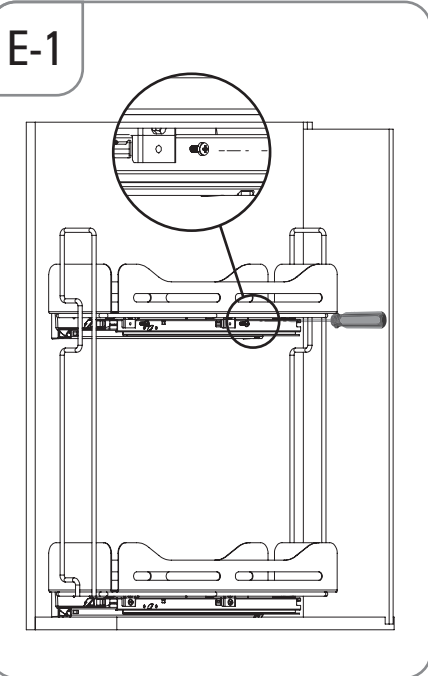

- UNIQUE SLIM GİZLİ RAYLI DETERJANLIK (ÇİFT AÇILIM) MONTAJ ŞEMASI
- UNIQUE SLIM DETERGENT HOLDER WITH UNDERMOUNT RAIL (FULL EXTENSION) MOUNTING INSTRUCTIONS

(SOL)
(LEFT)

STARAX

- UNIQUE SLIM GİZLİ RAYLI DETERJANLIK (ÇİFT AÇILIM) MONTAJ ŞEMASI
- UNIQUE SLIM DETERGENT HOLDER WITH UNDERMOUNT RAIL (FULL EXTENSION) MOUNTING INSTRUCTIONS