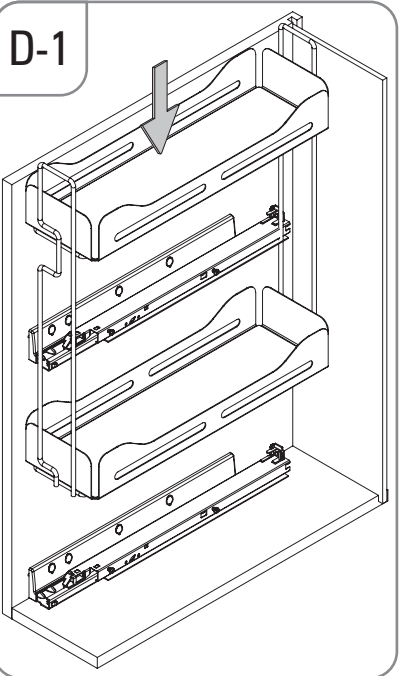

- UNIQUE SLIM GİZLİ RAYLI DETERJANLIK (ÇİFT AÇILIM) MONTAJ ŞEMASI
- UNIQUE SLIM DETERGENT HOLDER WITH UNDERMOUNT RAIL (FULL EXTENSION) MOUNTING INSTRUCTIONS

(SOL)
(LEFT)

STARAX

- UNIQUE SLIM GİZLİ RAYLI DETERJANLIK (ÇİFT AÇILIM) MONTAJ ŞEMASI
- UNIQUE SLIM DETERGENT HOLDER WITH UNDERMOUNT RAIL (FULL EXTENSION) MOUNTING INSTRUCTIONS