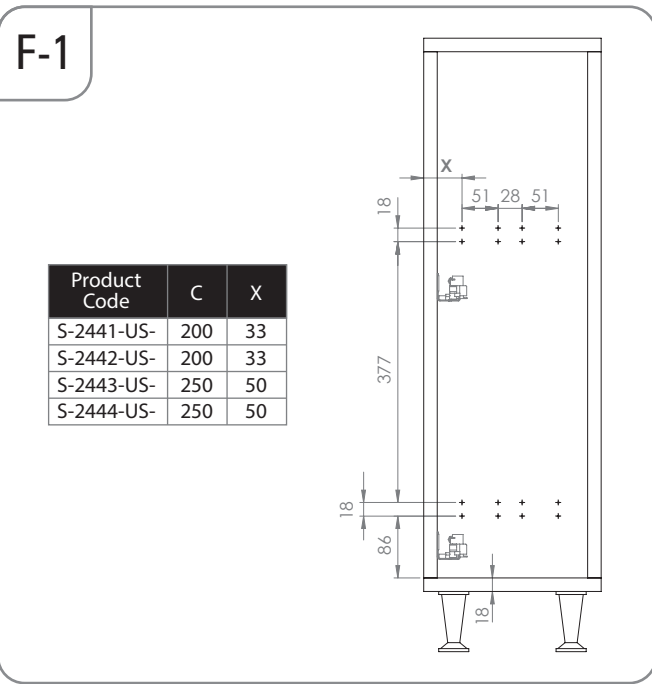

- UNIQUE SLIM GİZLİ RAYLI DETERJANLIK (ÇİFT AÇILIM) MONTAJ ŞEMASI
- UNIQUE SLIM DETERGENT HOLDER WITH UNDERMOUNT RAIL (FULL EXTENSION) MOUNTING INSTRUCTIONS

(SOL)
(LEFT)

STARAX

- UNIQUE SLIM GİZLİ RAYLI DETERJANLIK (ÇİFT AÇILIM) MONTAJ ŞEMASI
- UNIQUE SLIM DETERGENT HOLDER WITH UNDERMOUNT RAIL (FULL EXTENSION) MOUNTING INSTRUCTIONS