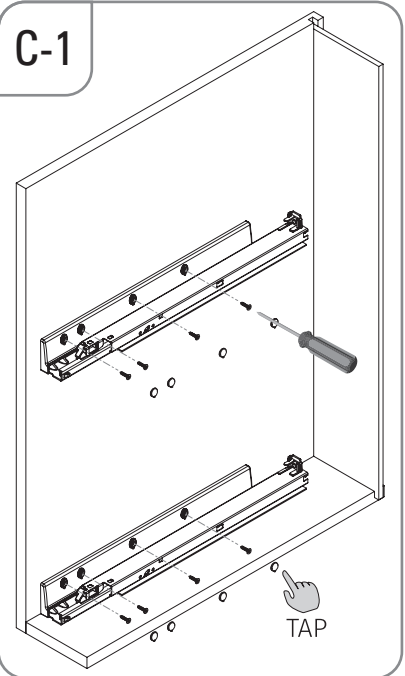

- UNIQUE SLIM GİZLİ RAYLI DETERJANLIK (ÇİFT AÇILIM) MONTAJ ŞEMASI
- UNIQUE SLIM DETERGENT HOLDER WITH UNDERMOUNT RAIL (FULL EXTENSION) MOUNTING INSTRUCTIONS

(SOL)
(LEFT)

STARAX

- UNIQUE SLIM GİZLİ RAYLI DETERJANLIK (ÇİFT AÇILIM) MONTAJ ŞEMASI
- UNIQUE SLIM DETERGENT HOLDER WITH UNDERMOUNT RAIL (FULL EXTENSION) MOUNTING INSTRUCTIONS