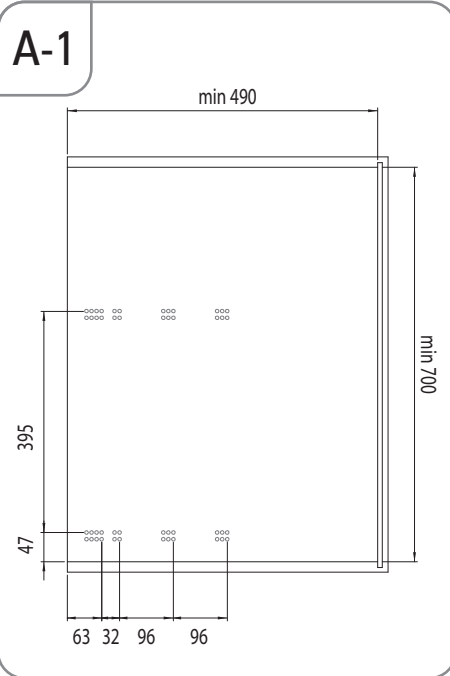

- UNIQUE SLIM GİZLİ RAYLI DETERJANLIK (ÇİFT AÇILIM) MONTAJ ŞEMASI
- UNIQUE SLIM DETERGENT HOLDER WITH UNDERMOUNT RAIL (FULL EXTENSION) MOUNTING INSTRUCTIONS

(SOL)
(LEFT)

STARAX

- UNIQUE SLIM GİZLİ RAYLI DETERJANLIK (ÇİFT AÇILIM) MONTAJ ŞEMASI
- UNIQUE SLIM DETERGENT HOLDER WITH UNDERMOUNT RAIL (FULL EXTENSION) MOUNTING INSTRUCTIONS

(SAĞ)
(RIGHT)

STARAX