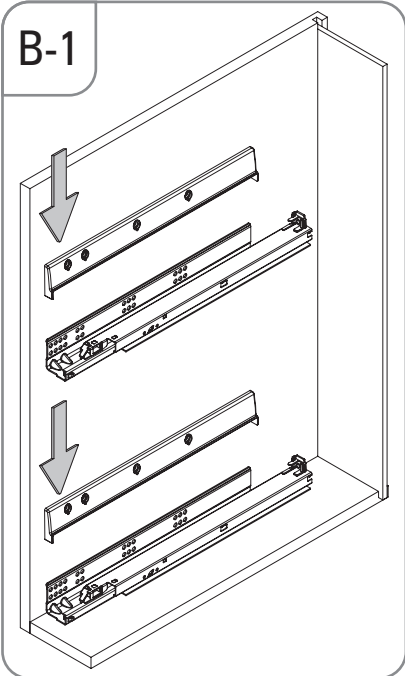

- UNIQUE SLIM GİZLİ RAYLI DETERJANLIK (ÇİFT AÇILIM) MONTAJ ŞEMASI
- UNIQUE SLIM DETERGENT HOLDER WITH UNDERMOUNT RAIL (FULL EXTENSION) MOUNTING INSTRUCTIONS

(SOL)
(LEFT)

STARAX

- UNIQUE SLIM GİZLİ RAYLI DETERJANLIK (ÇİFT AÇILIM) MONTAJ ŞEMASI
- UNIQUE SLIM DETERGENT HOLDER WITH UNDERMOUNT RAIL (FULL EXTENSION) MOUNTING INSTRUCTIONS