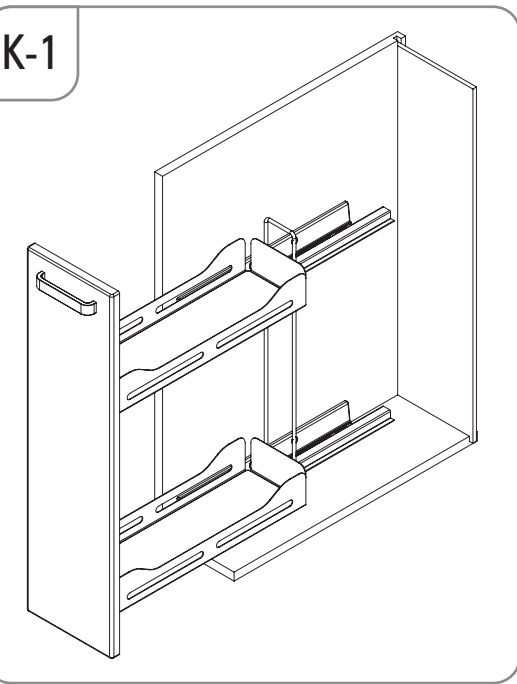

- UNIQUE SLIM GİZLİ RAYLI DETERJANLIK (ÇİFT AÇILIM) MONTAJ ŞEMASI
- UNIQUE SLIM DETERGENT HOLDER WITH UNDERMOUNT RAIL (FULL EXTENSION) MOUNTING INSTRUCTIONS

(SOL)
(LEFT)

STARAX

- UNIQUE SLIM GİZLİ RAYLI DETERJANLIK (ÇİFT AÇILIM) MONTAJ ŞEMASI
- UNIQUE SLIM DETERGENT HOLDER WITH UNDERMOUNT RAIL (FULL EXTENSION) MOUNTING INSTRUCTIONS