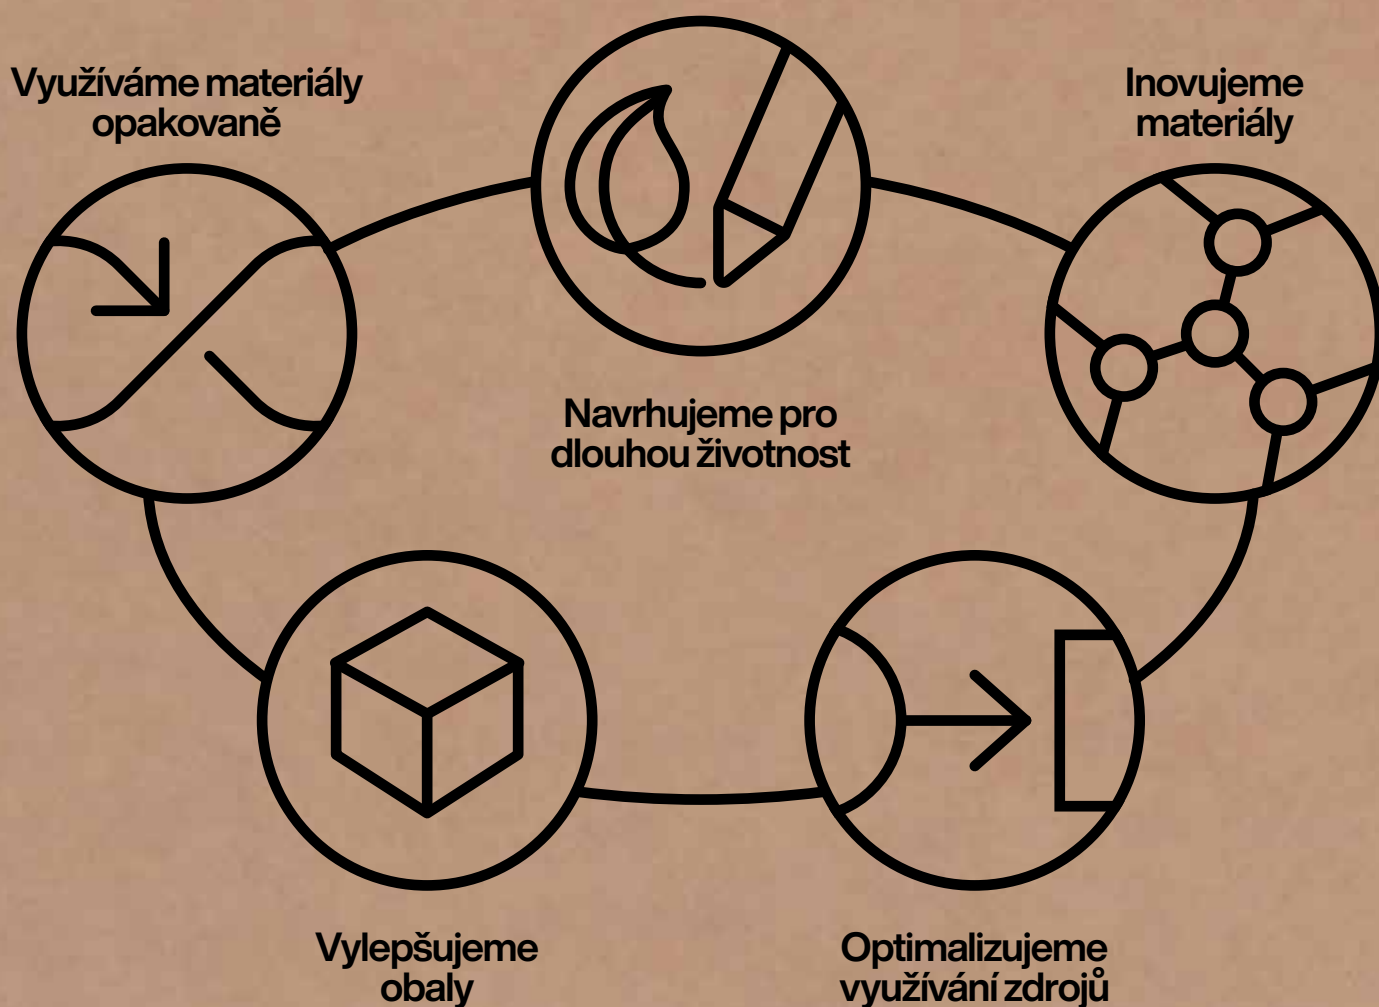

Dělat to, co nás baví, nám přináší štěstí. Skutečně si užíváme činnosti, které milujeme. Snažíme se pozitivně ovlivňovat i naše okolí. Fiskars podniká kroky pro zlepšování životního prostředí. Každý výrobek je navržen tak, aby byl nejlepší pro uživatele a životní prostředí, zvyšoval udržitelnost a celkovou spokojenost.