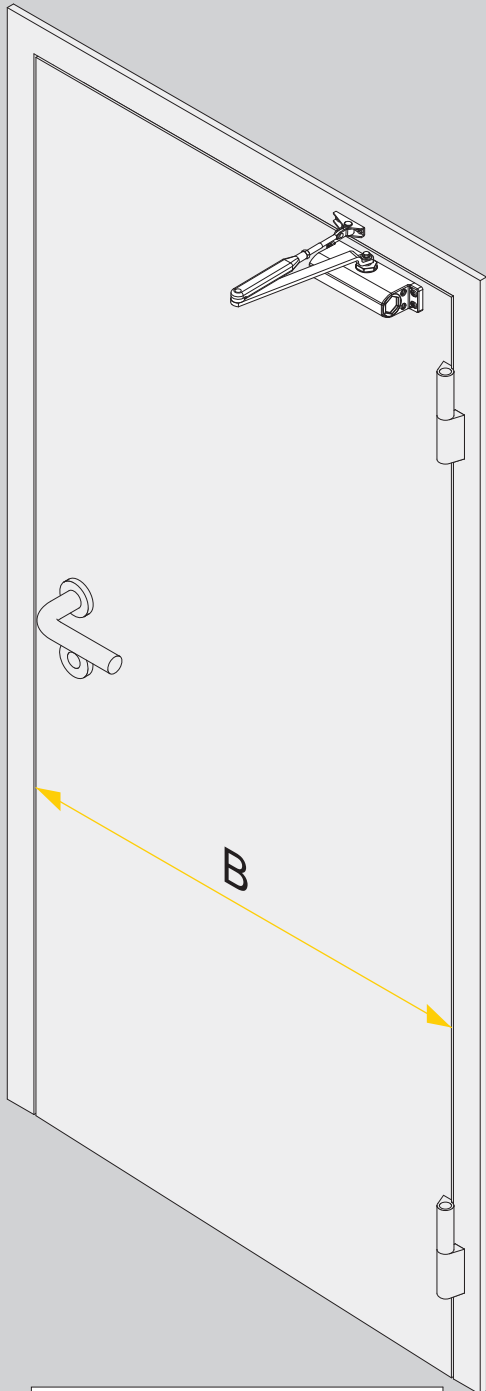

Installation Instructions

D001396788

23.8.2022

	B	
Size 2	≤	870mm
Size 3	≤	950mm
Size 4	≤	1100mm