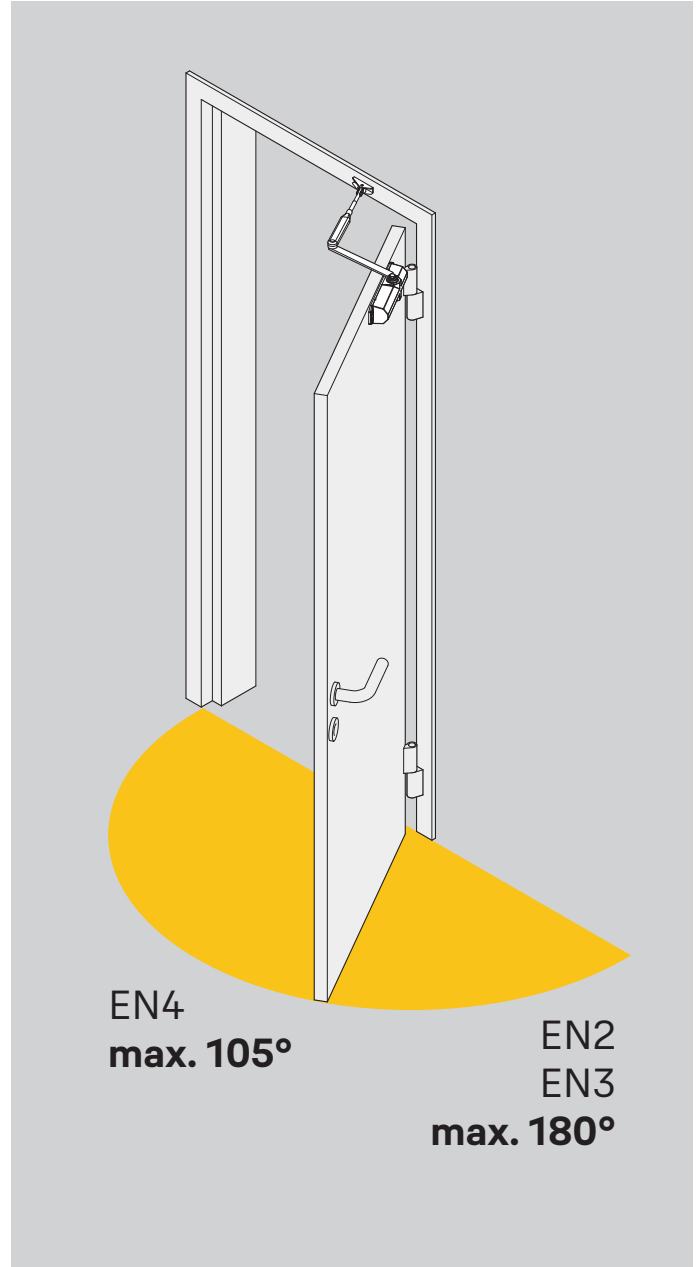

DoP

EN2

B

≤ 850mm

EN3

≤ 950mm

EN4

≤ 1100mm

Yale 4000	EN 1154:1996/A1:2002/AC:2006	3	8	2/3/4	1	1	4
	2812-CPR-AD5100	3	8	3	1	1	4

Dangerous substances: None

Yale EMEA
School Street, Willenhall
West Midlands, WV13 3PW

20