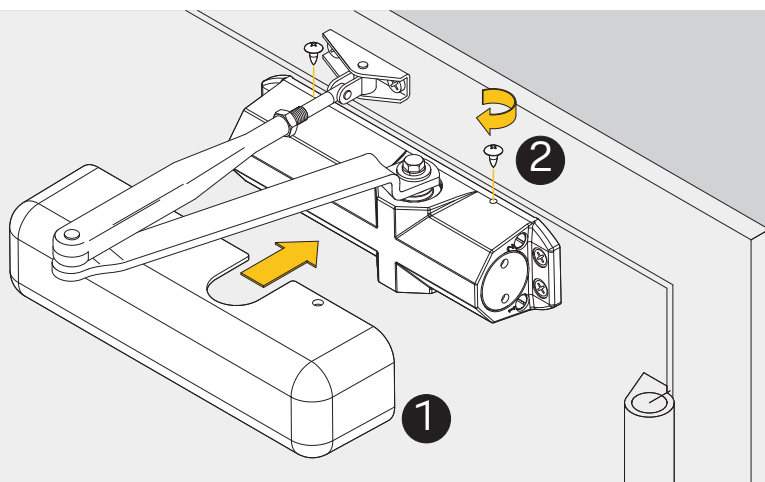

D

D1

Abloy Oy
P.O Box 108
80101 Joensuu
FINLAND

Tel: +358-20-599 2501
Fax: +358-20-599 2209

www.assaabloy.com
www.abloy.com/en/products/dop/yale-door-closers/

Trusted
every day