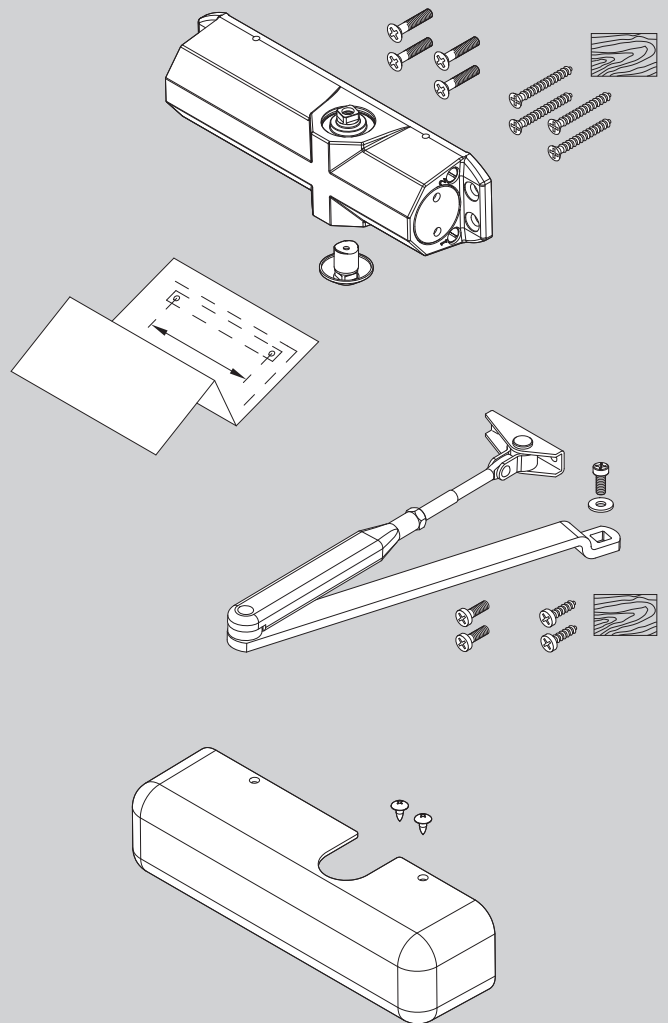

EN4

≤ 1100mm

Yale 4000	EN 1154:1996/A1:2002/AC:2006	3	8	2/3/4	1	1	4
	2812-CPR-AD5100	3	8	3	1	1	4

Dangerous substances: None

Yale EMEA
School Street, Willenhall
West Midlands, WV13 3PW

20

**A****B****C****D**