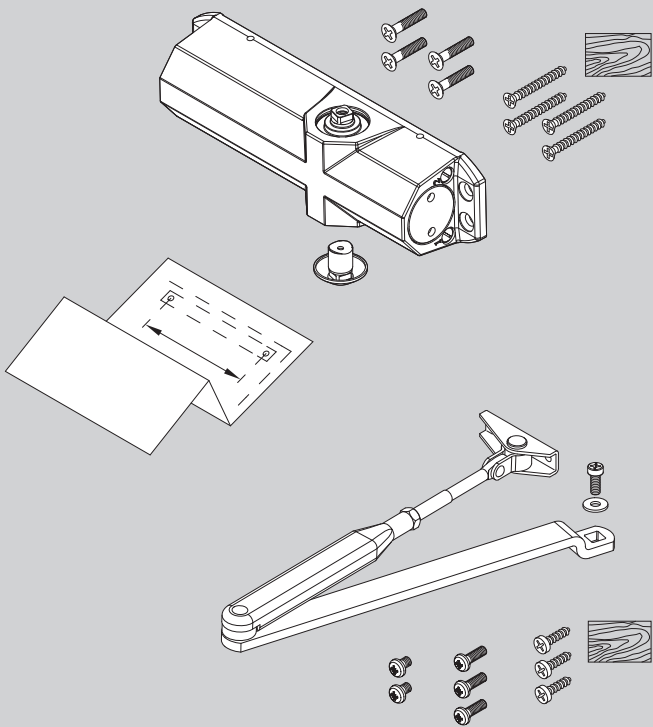

EN4

≤ 1100mm

Yale 4000	EN 1154:1996/A1:2002/AC:2006	3	8	2/3/4	1	1	4
	2812-CPR-AD5100	3	8	3	1	1	4

Dangerous substances: None

Yale EMEA
School Street, Willenhall
West Midlands, WV13 3PW

20

**A****B****C****D**