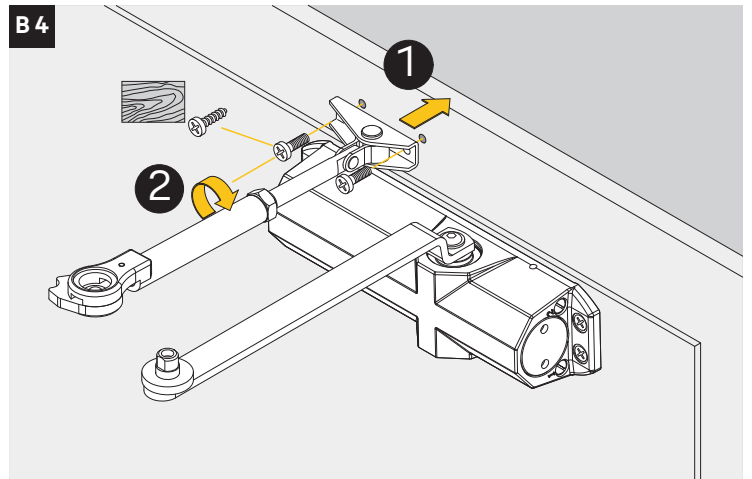

B

EN2

B2

DIN L

DIN R

B3

B4

B5

B6