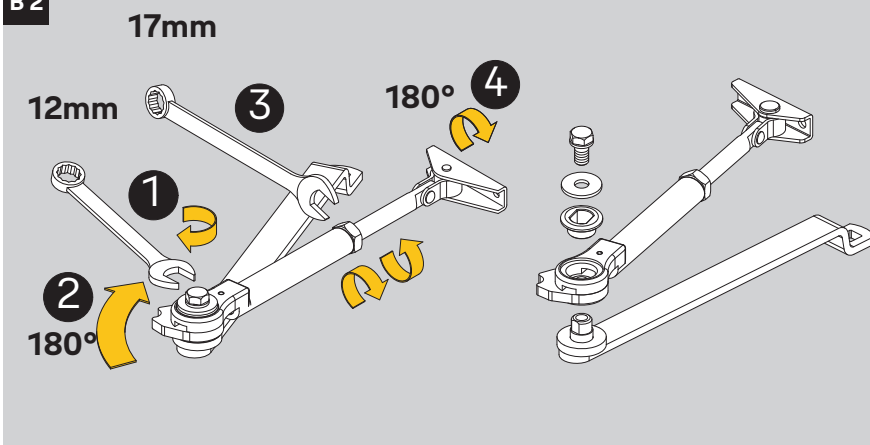

B

EN2

B2

DIN L

DIN R

B3

B4

B5

B6