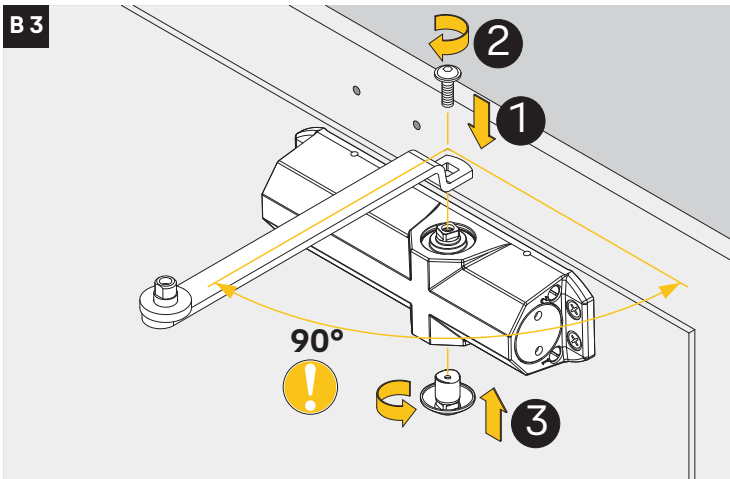

B

EN2

B2

DIN L

DIN R

B3

B4

B5

B6