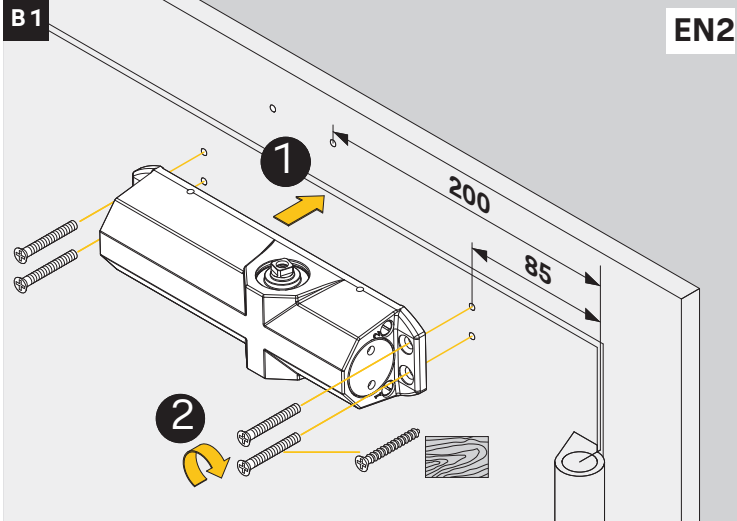

B

EN2

B2

DIN L

DIN R

B3

B4

B5

B6