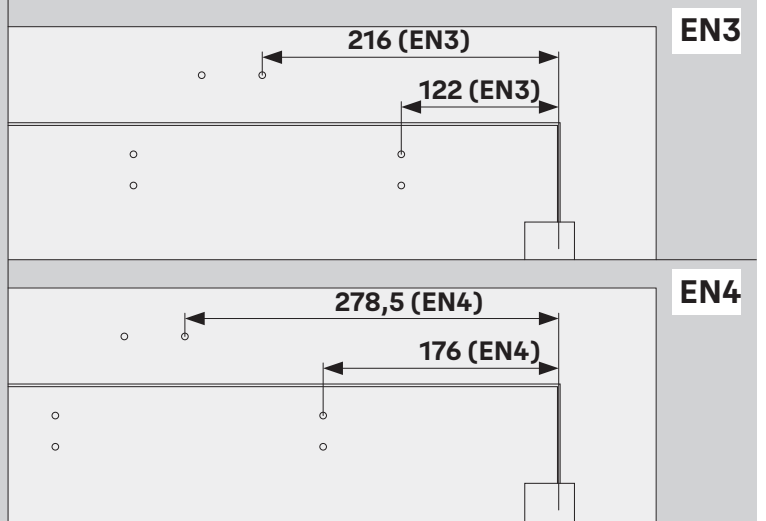

B

EN2

B2

DIN L

DIN R

B3

B4

B5

B6