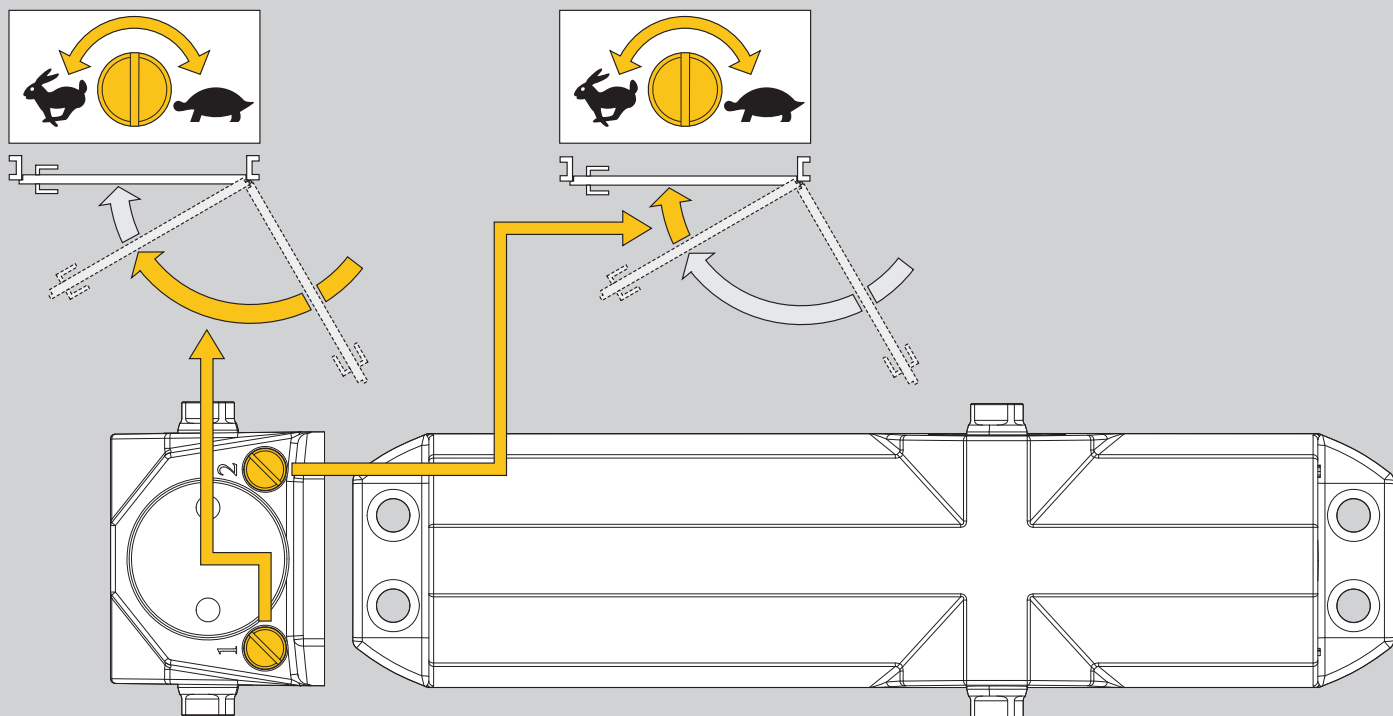

D

D1

Abloy Oy
P.O Box 108
80101 Joensuu
FINLAND

Tel: +358-20-599 2501
Fax: +358-20-599 2209

www.assaabloy.com
www.abloy.com/en/products/dop/yale-door-closers/

Trusted
every day