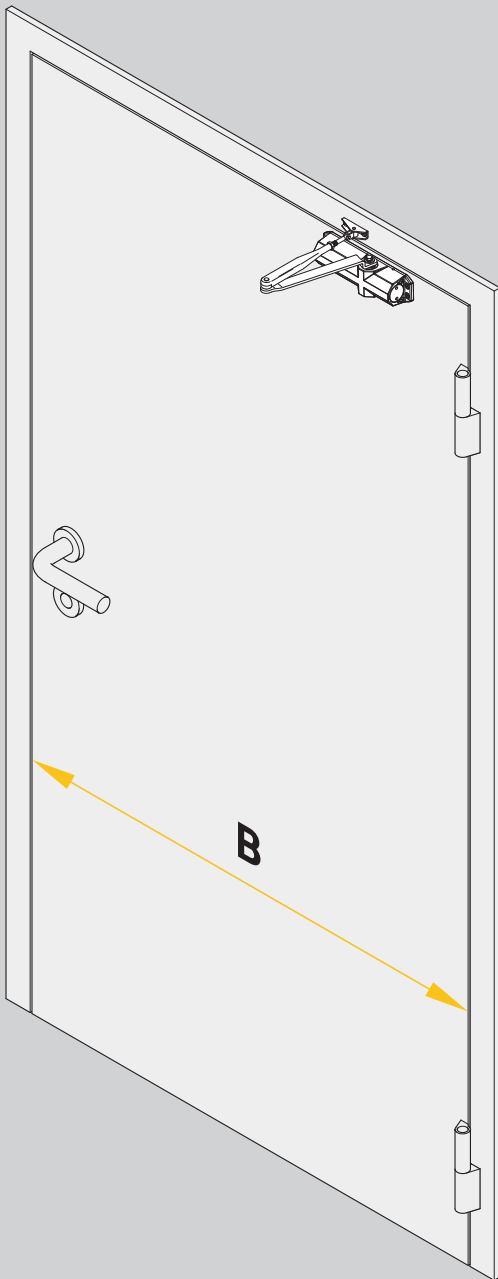

DoP

EN2

B

≤ 850mm

EN3

≤ 950mm

EN4

≤ 1100mm

Yale 4000	EN 1154:1996/A1:2002/AC:2006	3	8	2/3/4	1	1	4
	2812-CPR-AD5100	3	8	3	1	1	4

Dangerous substances: None

Yale EMEA
School Street, Willenhall
West Midlands, WV13 3PW

20