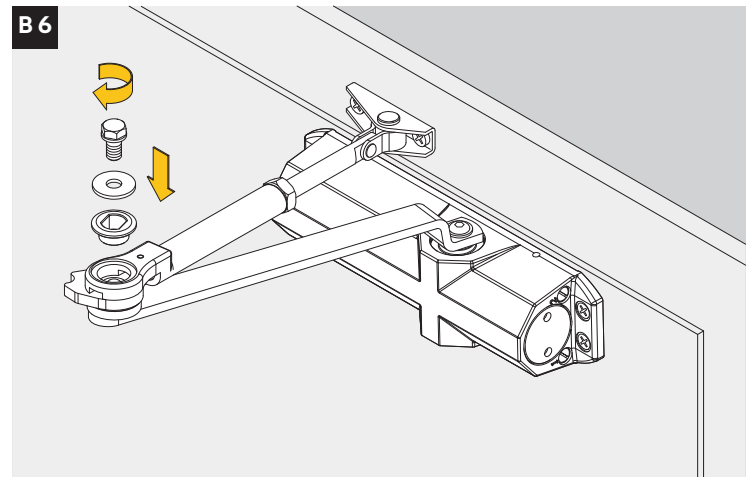

B

EN2

B2

DIN L

DIN R

B3

B4

B5

B6