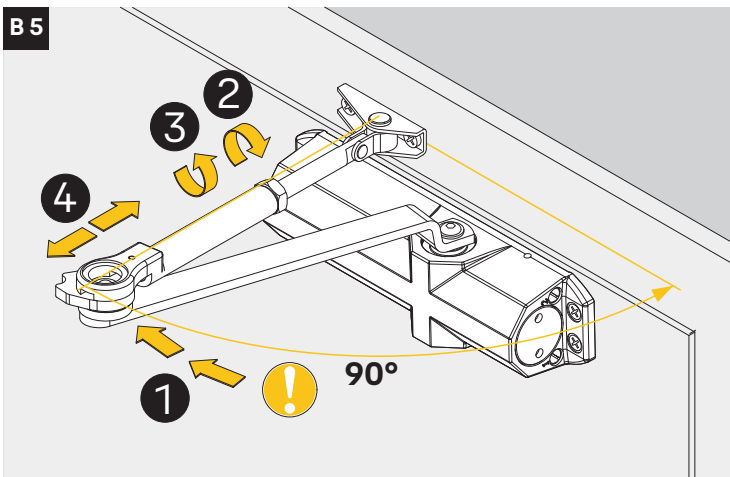

B

EN2

B2

DIN L

DIN R

B3

B4

B5

B6